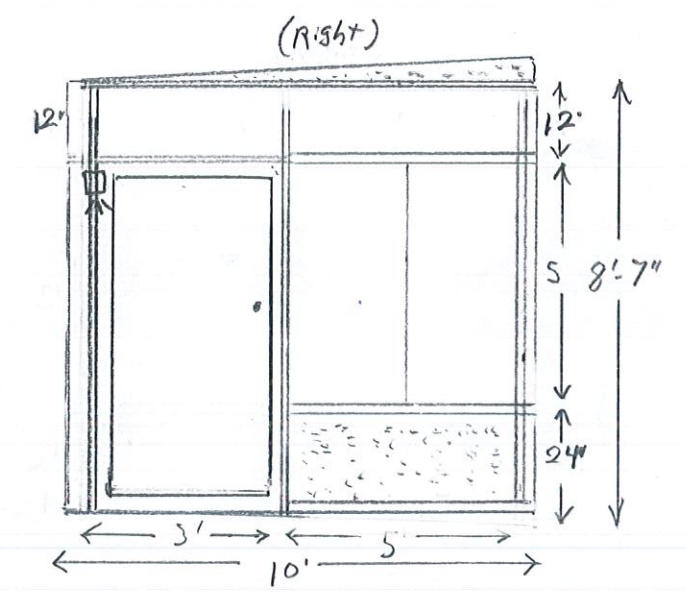

1" = 20'

Kshiti T GUJAR
2106 Horseshoe Glen Cir.
Folsom CA 95630

PROPOSED
16' x 17'
SUN ROOM

48'
Horseshoe Glen Cir

SCOTT TROJANOWSKI
 CELL: (916) 257-4292

PATIO COVERS
 PATIO CURTAINS

SUN ROOMS
 SCREEN ROOMS

PRODUCT: Four Seasons
 Sun Room
 COLOR: White

Scale 1/4" = 1'
 Date: 4/23/2024

2106 Horseshoe Glen Circle, Folsom, CA 95630

Color and Materials

1. Exterior Panel Color – White

2. Example Photo of Materials