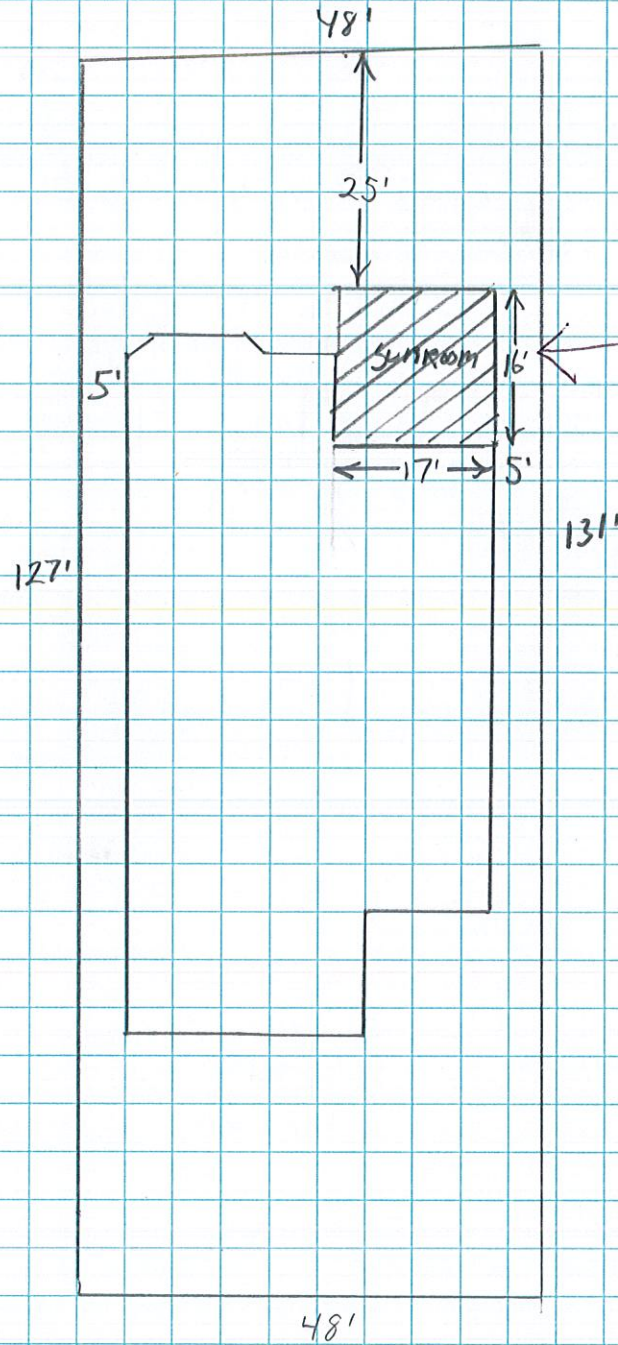

1" = 20'

Kshiti T GUJAR
2106 Horseshoe Glen Cir.
Folsom CA 95630

PROPOSED
16' x 17'
SUN ROOM

48'
Horseshoe Glen Cir

SCOTT TROJANOWSKI
 CELL: (916) 257-4292

PATIO COVERS
 PATIO CURTAINS

SUN ROOMS
 SCREEN ROOMS

PRODUCT: Four Seasons
 Sun Room
 COLOR: White

Scale 1/4" = 1'
 Date: 4/23/2024

2106 Horseshoe Glen Circle, Folsom, CA 95630

Color and Materials

1. Exterior Panel Color – White

2. Example Photo of Materials