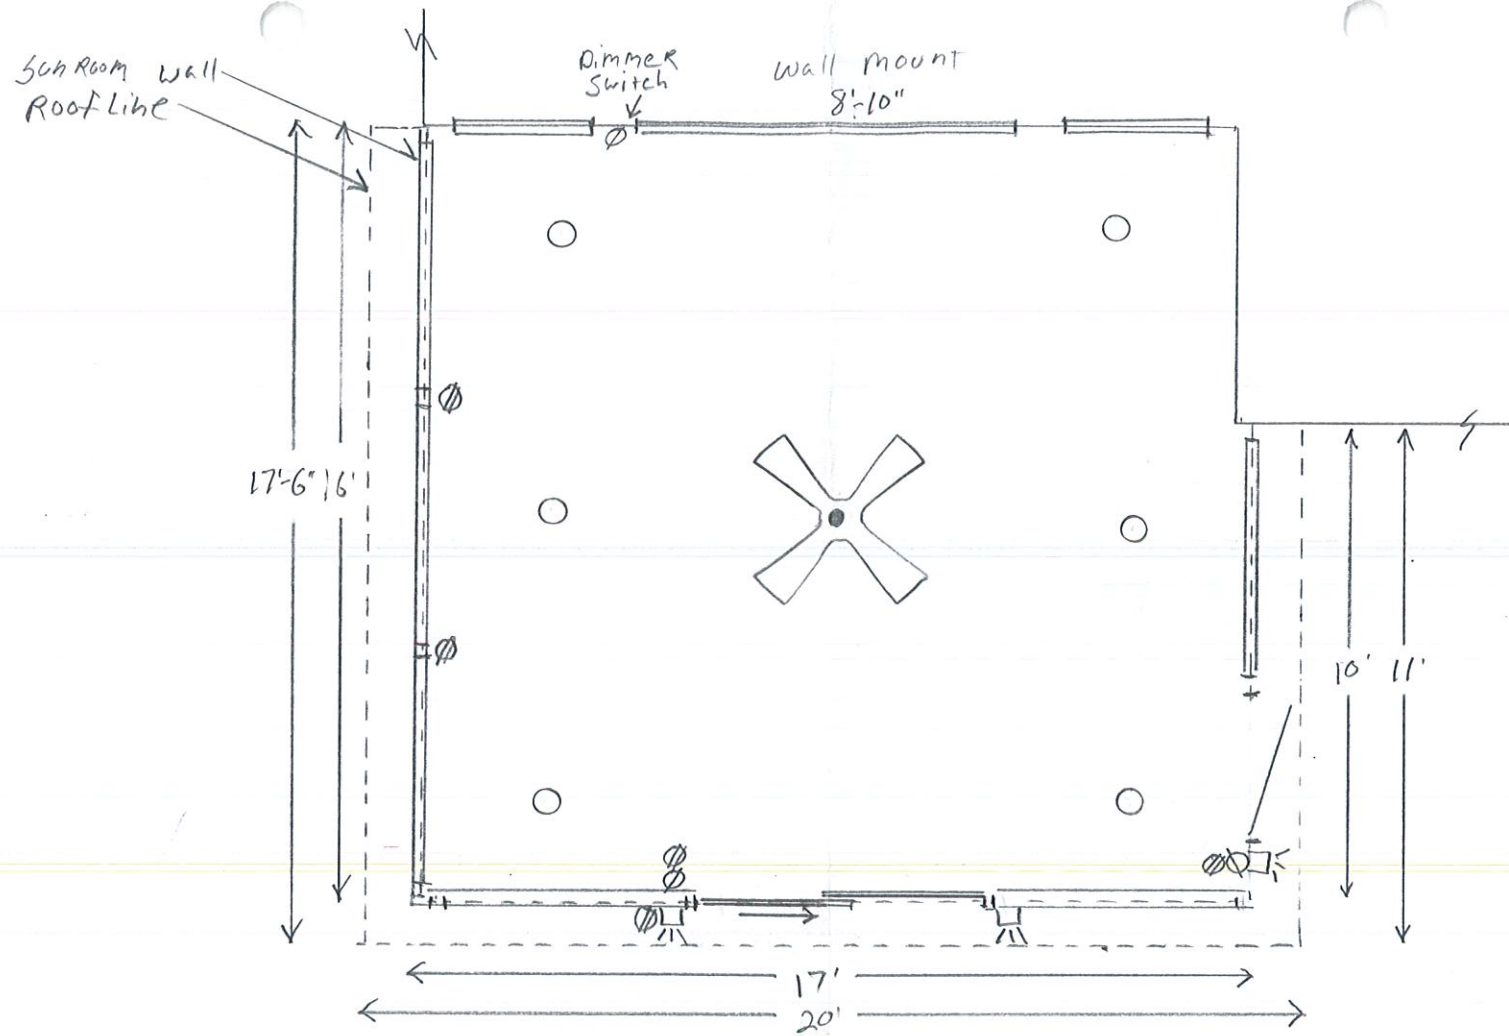

1" = 20'

Kshiti T GUJAR
2106 Horseshoe Glen Cir.
Folsom CA 95630

PROPOSED
16' x 17'
SUN ROOM

48'
Horseshoe Glen Cir

SCOTT TROJANOWSKI
 CELL: (916) 257-4292

PATIO COVERS
 PATIO CURTAINS

SUN ROOMS
 SCREEN ROOMS

PRODUCT: Four Seasons
 Sun Room
 COLOR: White

Scale 1/4" = 1'
 Date: 4/23/2024

2106 Horseshoe Glen Circle, Folsom, CA 95630

Color and Materials

1. Exterior Panel Color – White

2. Example Photo of Materials