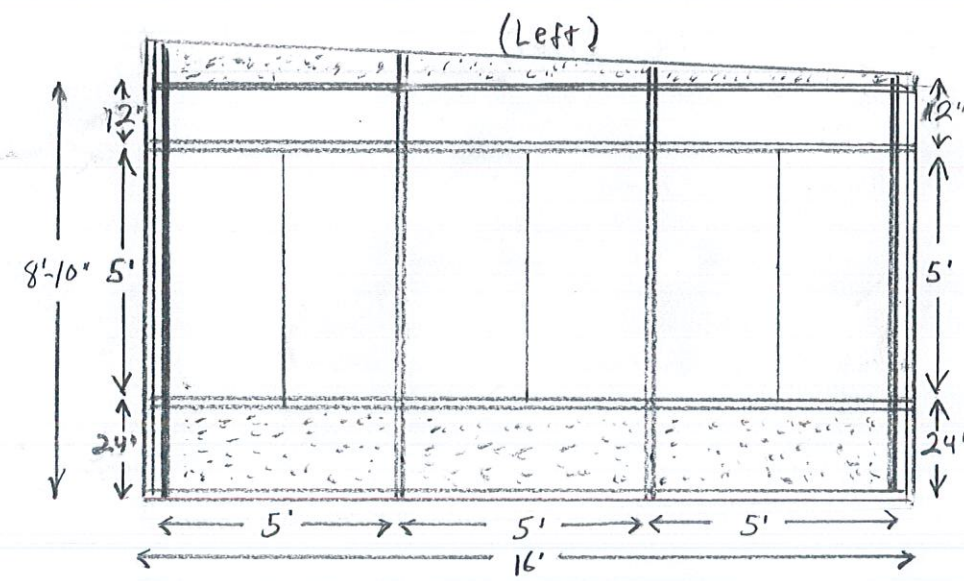

1" = 20'

Kshiti T GUJAR
2106 Horseshoe Glen Cir.
Folsom CA 95630

PROPOSED
16' x 17'
SUN ROOM

48'
Horseshoe Glen Cir

SCOTT TROJANOWSKI
 CELL: (916) 257-4292

PATIO COVERS
 PATIO CURTAINS

SUN ROOMS
 SCREEN ROOMS

PRODUCT: Four Seasons
 Sun Room
 COLOR: White

Scale 1/4" = 1'
 Date: 4/23/2024

2106 Horseshoe Glen Circle, Folsom, CA 95630

Color and Materials

1. Exterior Panel Color – White

2. Example Photo of Materials