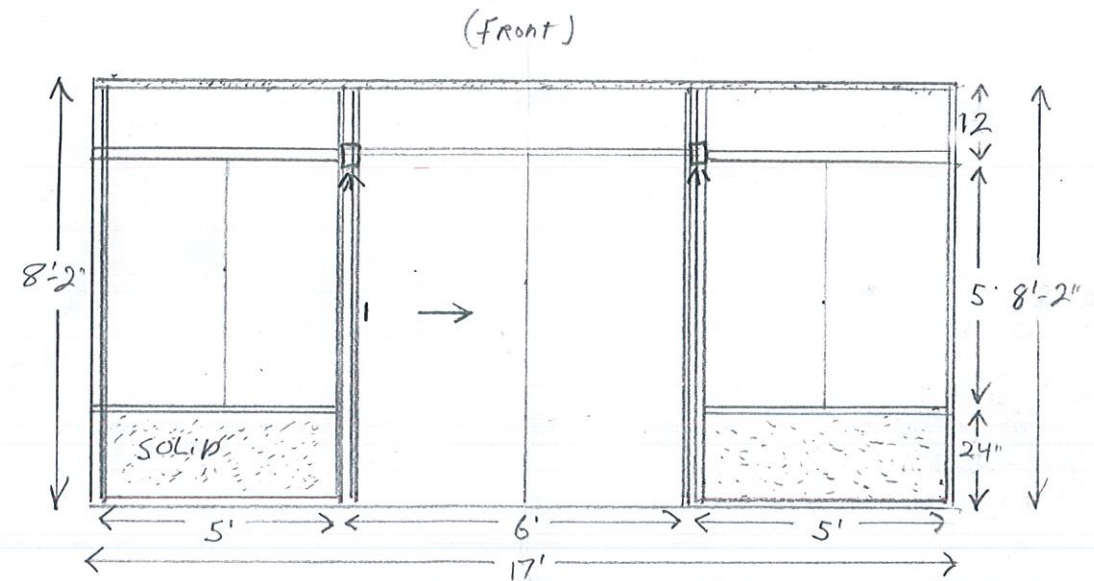

1" = 20'

Kshiti T GUJAR
2106 Horseshoe Glen Cir.
Folsom CA 95630

PROPOSED
16' x 17'
SUN ROOM

48'
Horseshoe Glen Cir

SCOTT TROJANOWSKI
 CELL: (916) 257-4292

PATIO COVERS
 PATIO CURTAINS

SUN ROOMS
 SCREEN ROOMS

PRODUCT: Four Seasons
 Sun Room
 COLOR: White

Scale 1/4" = 1'
 Date: 4/23/2024

2106 Horseshoe Glen Circle, Folsom, CA 95630

Color and Materials

1. Exterior Panel Color – White

2. Example Photo of Materials