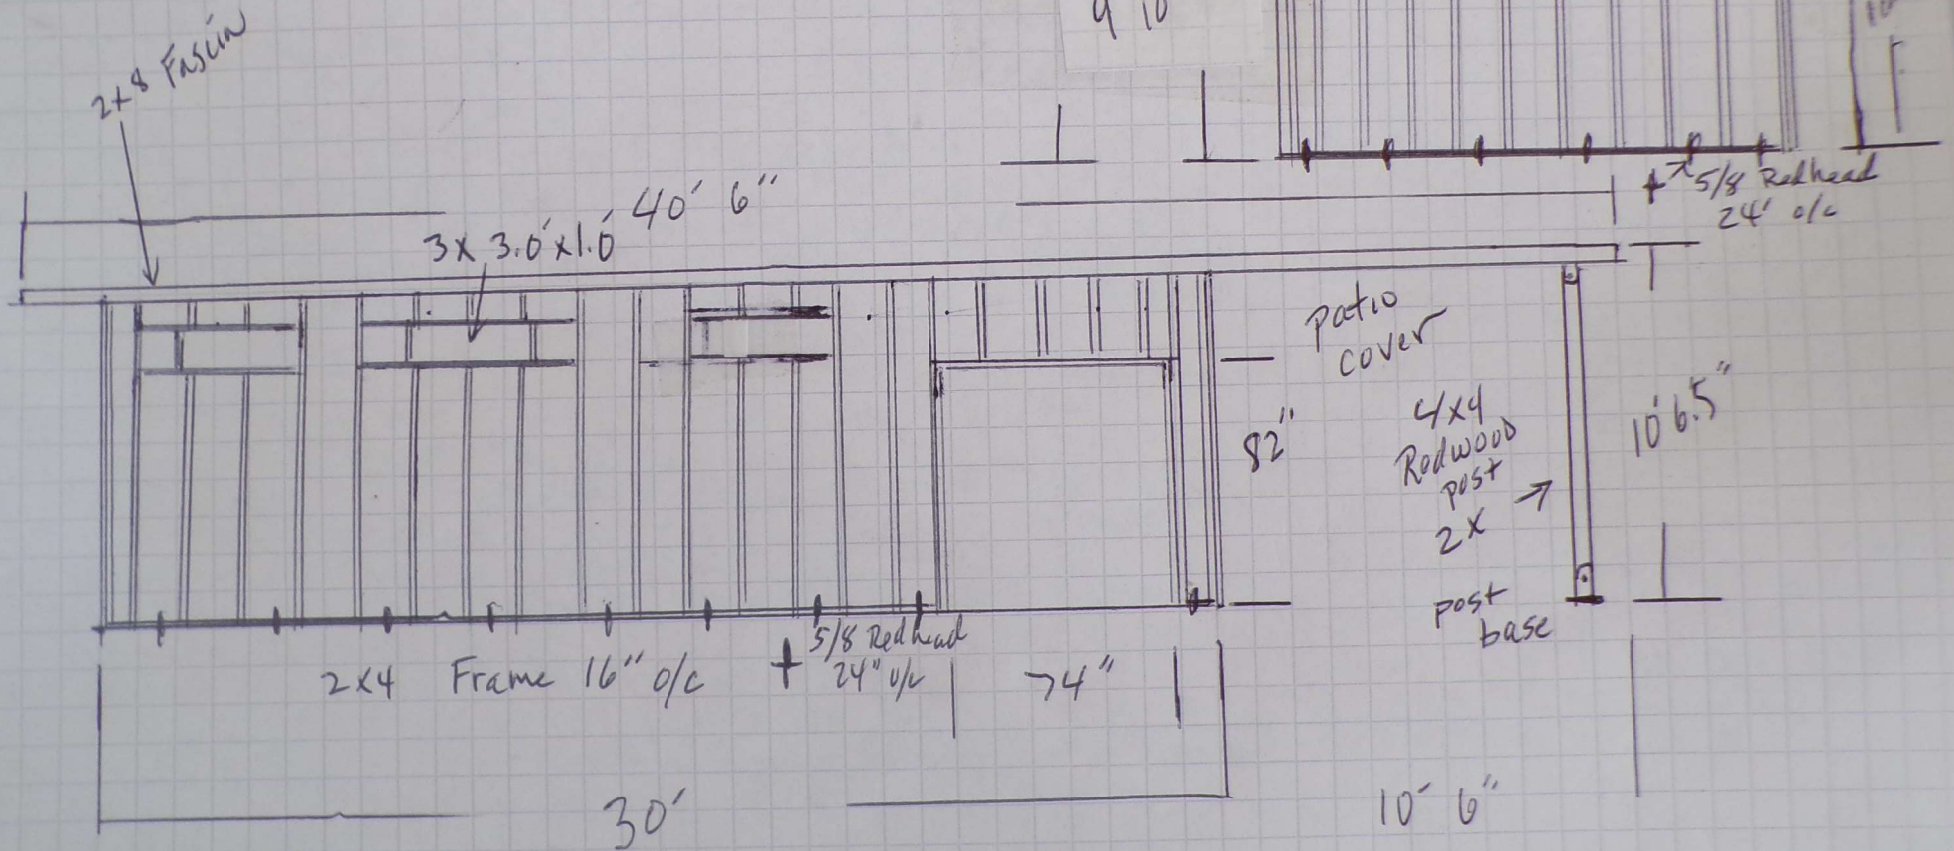

SITE
DRAWING

102 RAEBANNE LN.
FOLSOM CA
95630

RAEBANNE LANE

Floor Plan

102 RAGANNE
LANE

Folsom CA

Storage shed
shop

Roof Flat 24" o/c Rod Roof ~~SEE~~ PEEL & STICK
2x6x18 FRAME w/ Hurricane ties

FRAME
16" o/c
2x4x9

Roof 1/4" slope per ft. Till siding

Drawings

102 Racanme Lane
Folsom Ca 95636
Elevation & Frame

wall & Rafter are 24' o/c 2x6 along for
 Block 7/16 OSB sheathing
 All rafters Hurricane ties
 w/ 1 1/2" teal nails

COURTYARD

HB32-1

HB32-1

COURTYARD
HG5W6440

Color For whole building
including Fascia

Proposed Siding
T1-11 Siding

Proposed Entry Door

6' X 6'8" Steel Door

A roll of roofing material is shown, partially unrolled. The roll is wrapped in a light blue plastic covering. The unrolled portion shows a grey, granular surface. The material is placed on a wooden structure, possibly a roof or a storage area. The background consists of dark wooden planks.