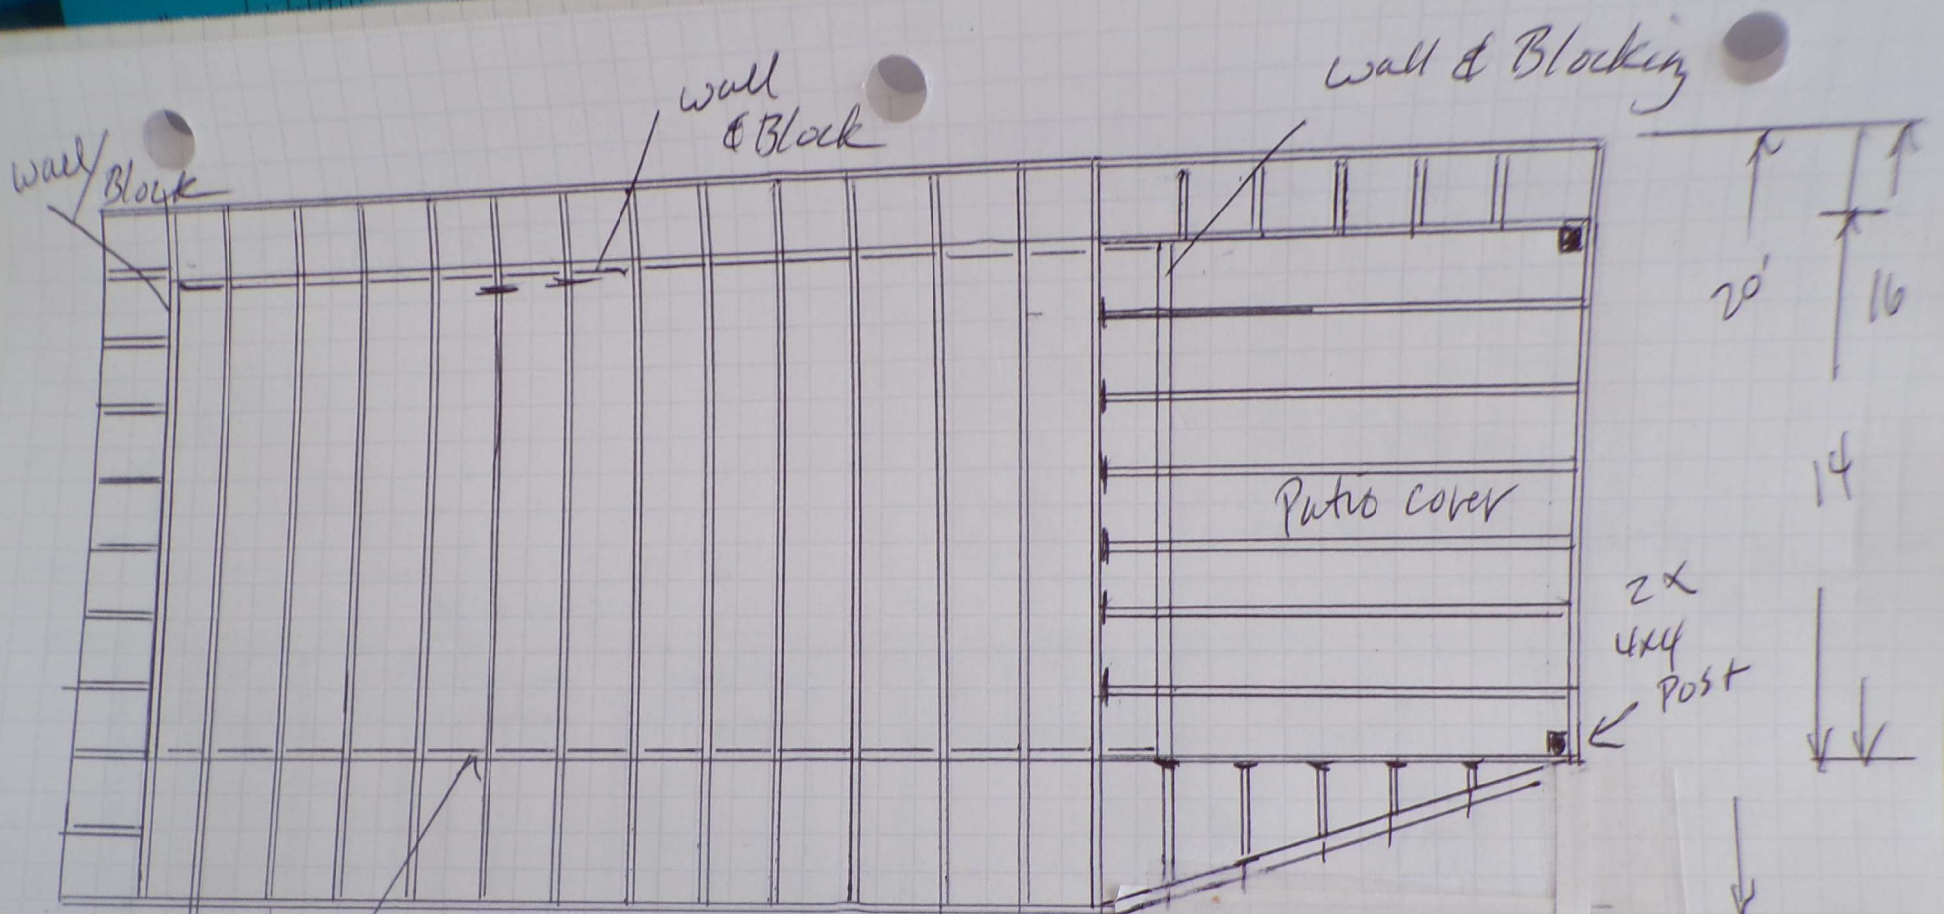

SITE
DRAWING

102 RAEBANNE LN.
FOLSOM CA
95630

RAEBANNE LANE

Floor Plan

102 RAGANNE
LANE

Folsom CA

Storage shed
shop

Roof Flat 24" o/c Rod Roof ~~SEE~~ PEEL & STICK
2x6x18 FRAME w/ Hurricane ties

FRAME
16" o/c
2x4x9

Roof 1/4" slope per ft. Till siding

Drawings

102 Racanme Lane
Folsom Ca 95636
Elevation & Frame

wall & Rafter are 24' o/c 2x6 along for
 Block 7/16 OSB sheathing
 All rafters Hurricane ties
 w/ 1 1/2" teal nails

COURTYARD

HB32-1

HB32-1

COURTYARD
HG5W6440

Color For whole building
including Fascia

Proposed Siding
T1-11 Siding

Proposed Entry Door

6' X 6'8" Steel Door

A roll of roofing material is shown, partially unrolled. The roll is wrapped in a light blue plastic covering. The unrolled portion shows a grey, granular surface. The material is placed on a wooden structure, possibly a roof or a storage area. The background consists of dark wooden planks.