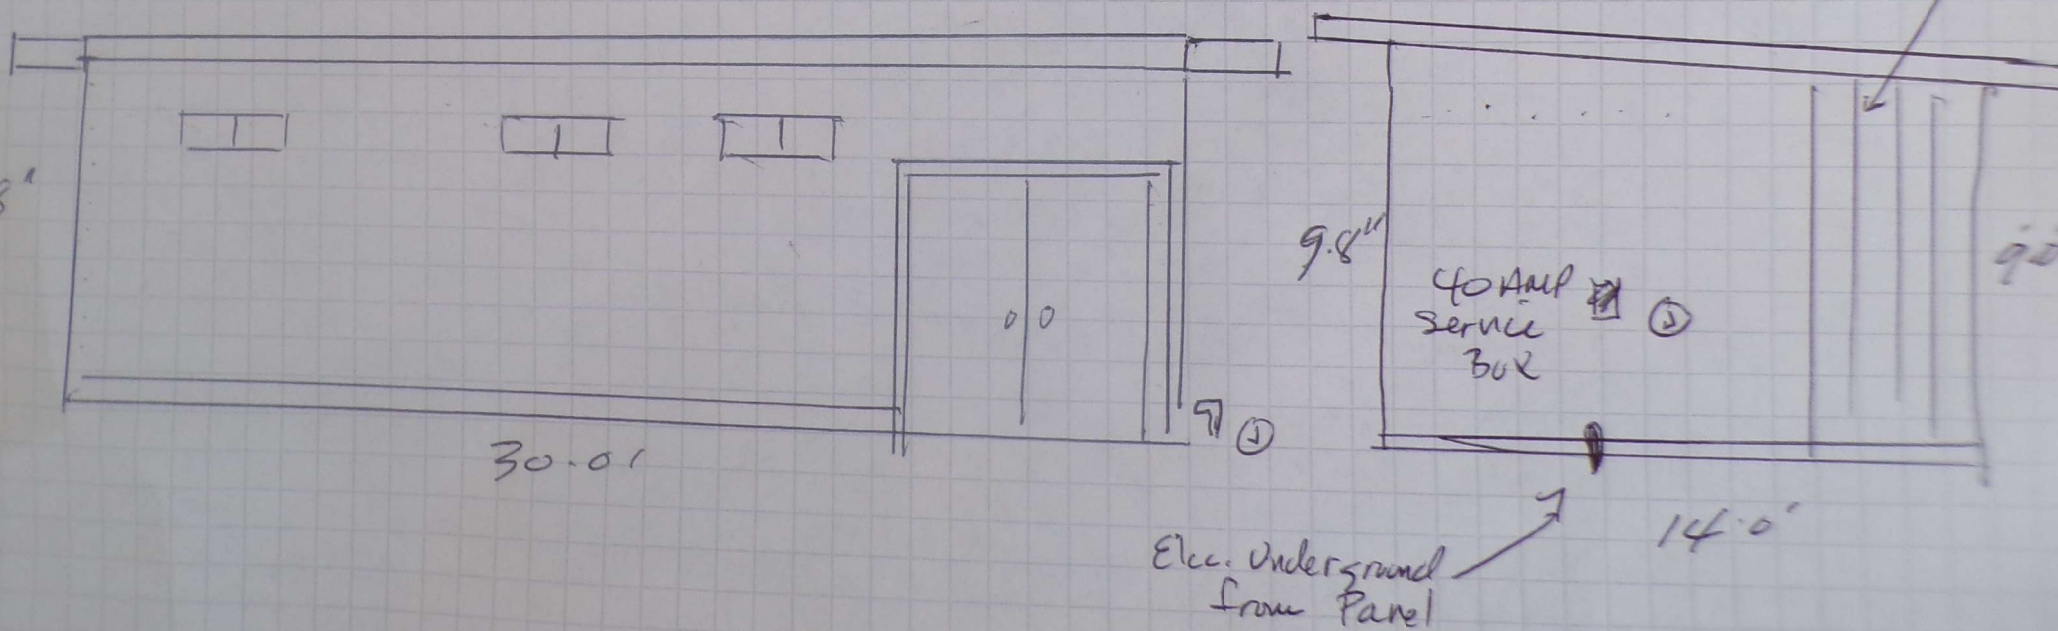

SITE
DRAWING

102 RAEBANNE LN.
FOLSOM CA
95630

RAEBANNE LANE

Floor Plan

102 RAGANNE
LANE

Folsom CA

Storage shed
shop

Roof Flat 24" o/c Rod Roof ~~SEE~~ PEEL & STICK
2x6x18 FRAME w/ Hurricane ties

FRAME
16" o/c
2x4x9

Roof 1/4" slope per ft. Till siding

Drawings

102 Racanme Lane
Folsom Ca 95636
Elevation & Frame

wall & Rafter are 24' o/c 2x6 along for
 Block 7/16 OSB sheathing
 All rafters Hurricane ties
 w/ 1 1/2" teal nails