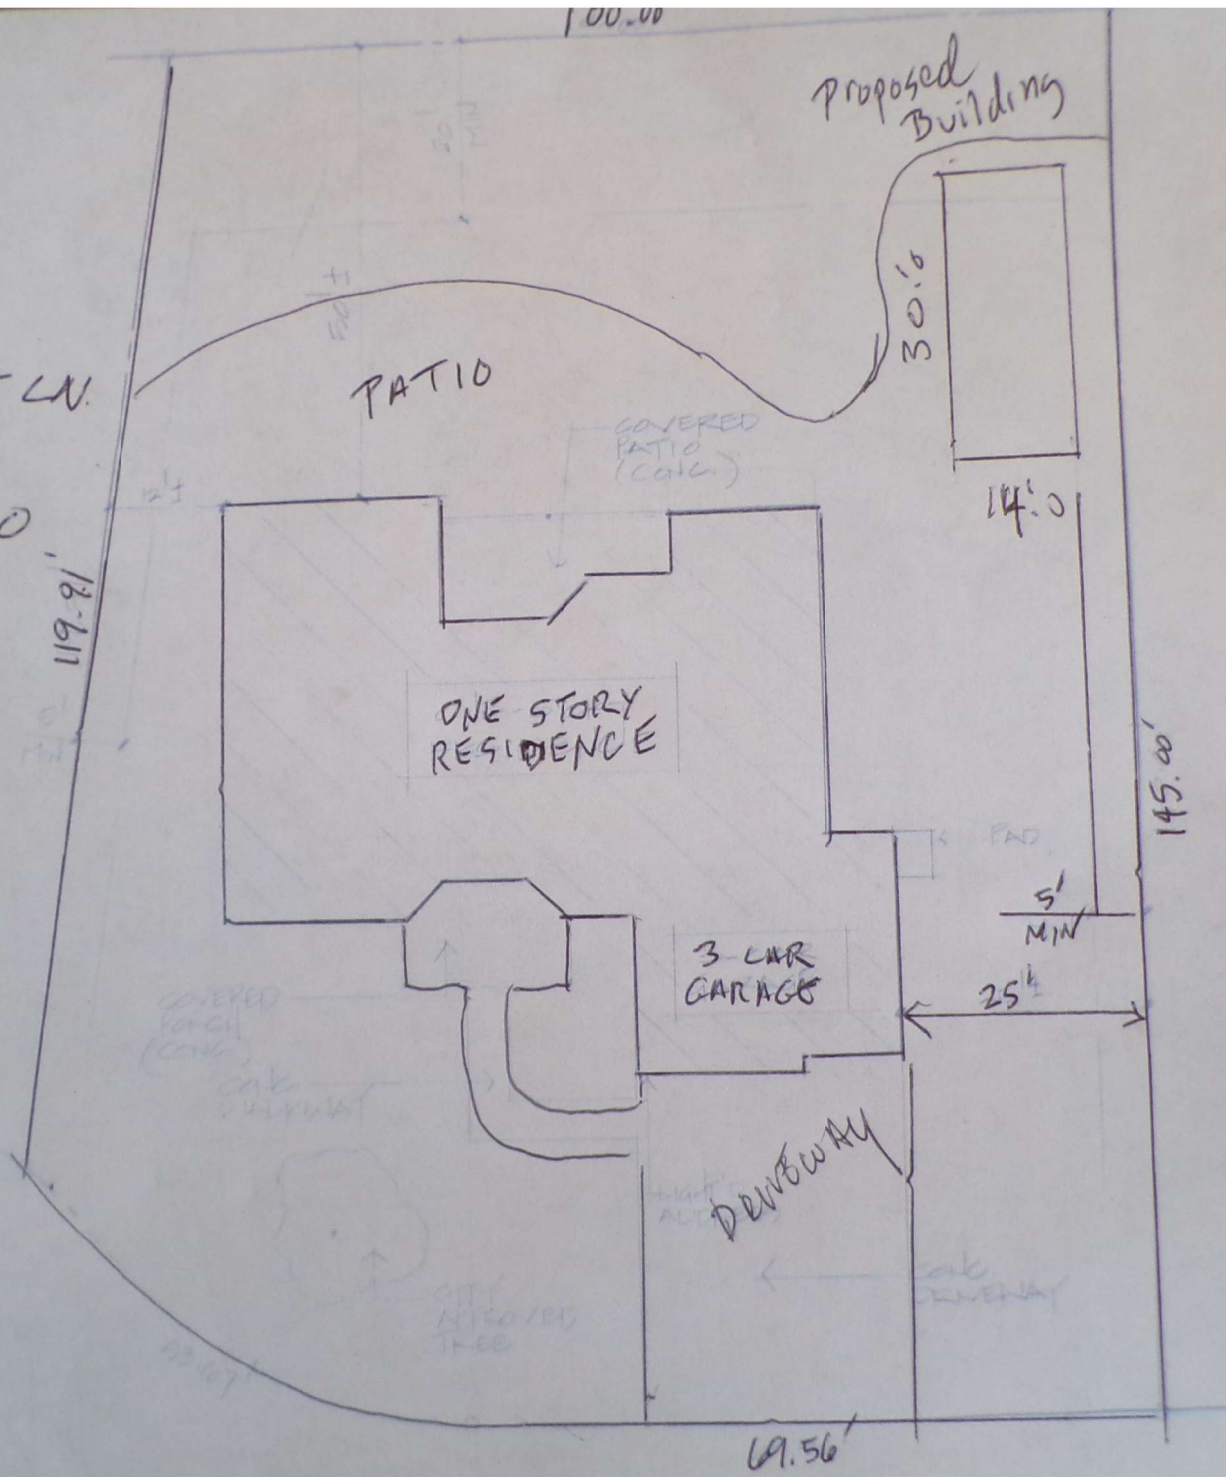

SITE
DRAWING

102 RAEBANNE LN.
FOLSOM CA
95630

RAEBANNE LANE

Floor Plan

102 RAGANNE
LANE

Folsom CA

Storage shed
shop

Roof Flat 24" o/c Rod Roof ~~SEE~~ PEEL & STICK
2x6x18 FRAME w/ Hurricane ties

FRAME
16" o/c
2x4x9

Roof 1/4" slope per ft. Till siding

Drawings

102 Racanme Lane
Folsom Ca 95636
Elevation & Frame

wall & Rafter are 24' o/c 2x6 along for
 Block 7/16 OSB sheathing
 All rafters Hurricane ties
 w/ 1 1/2" teal nails

COURTYARD

HB32-1

HB32-1

COURTYARD
HG5W6440

Color For whole building
including Fascia

Proposed Siding
T1-11 Siding

Proposed Entry Door

6' X 6'8" Steel Door

A roll of roofing material is shown, partially unrolled. The roll is wrapped in a light blue plastic covering. The unrolled portion shows a grey, granular surface. The material is placed on a wooden structure, possibly a roof or a storage area. The background consists of dark wooden planks.