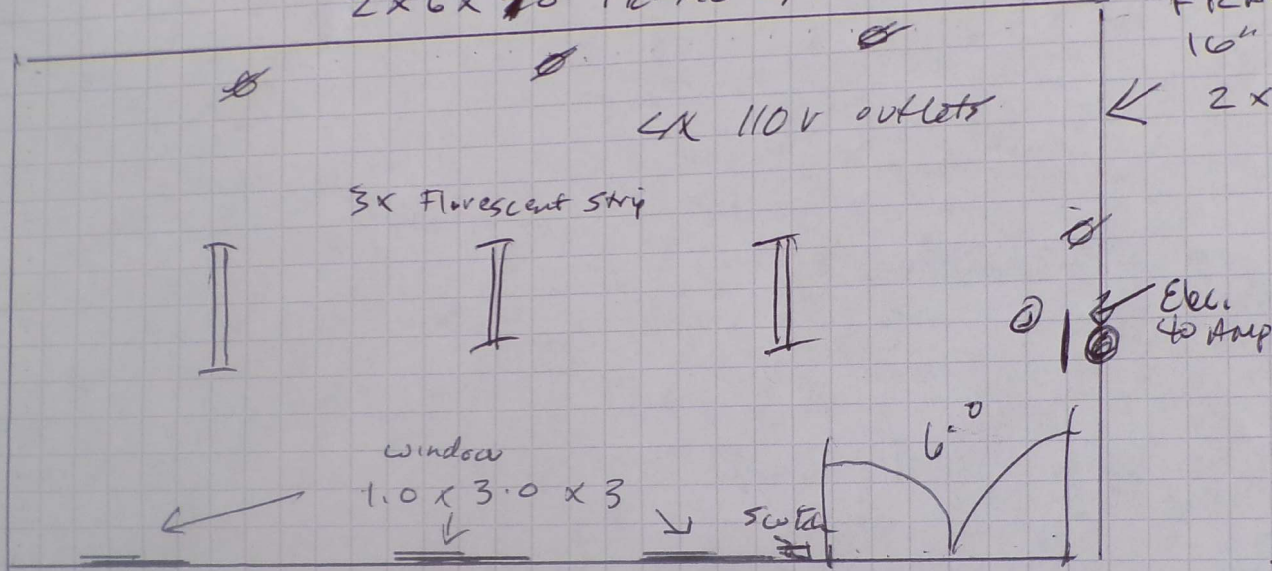

SITE
DRAWING

102 RAEBANNE LN.
FOLSOM CA
95630

RAEBANNE LANE

Floor Plan

102 RAGANNE
LANE

Folsom CA

Storage shed
shop

Roof Flat 24" o/c Rod Roof ~~SEE~~ PEEL & STICK
2x6x18 FRAME w/ Hurricane ties

FRAME
16" o/c
2x4x9

Roof 1/4" slope per ft. Till siding

Drawings

102 Racanme Lane
Folsom Ca 95636
Elevation & Frame

wall & Rafter are 24' o/c 2x6 along for
 Block 7/16 OSB sheathing
 All rafters Hurricane ties
 w/ 1 1/2" teal nails

A roll of roofing material is shown, partially unrolled. The roll is wrapped in a light blue plastic covering. The unrolled portion shows a grey, granular surface. The material is placed on a wooden structure, possibly a roof or a storage area. The background consists of dark wooden planks.