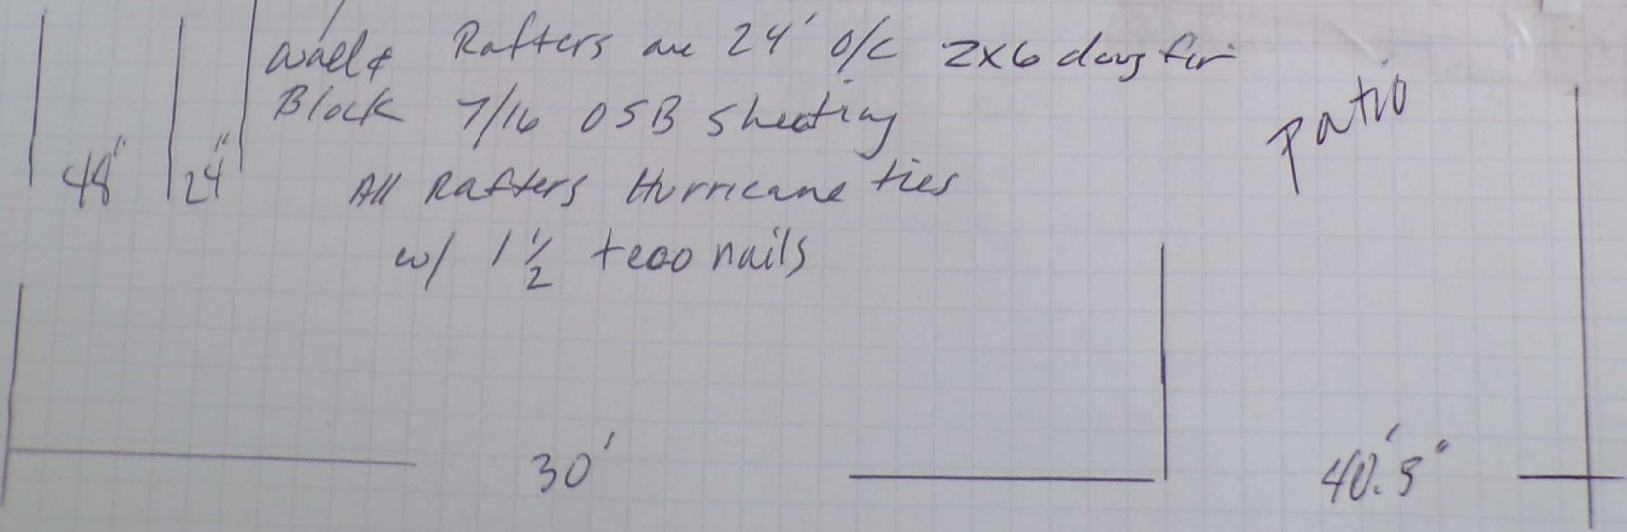

wall & Rafter are 24' o/c 2x6 along for
Block 7/16 OSB sheathing
All rafters Hurricane ties
w/ 1 1/2" teal nails

patio